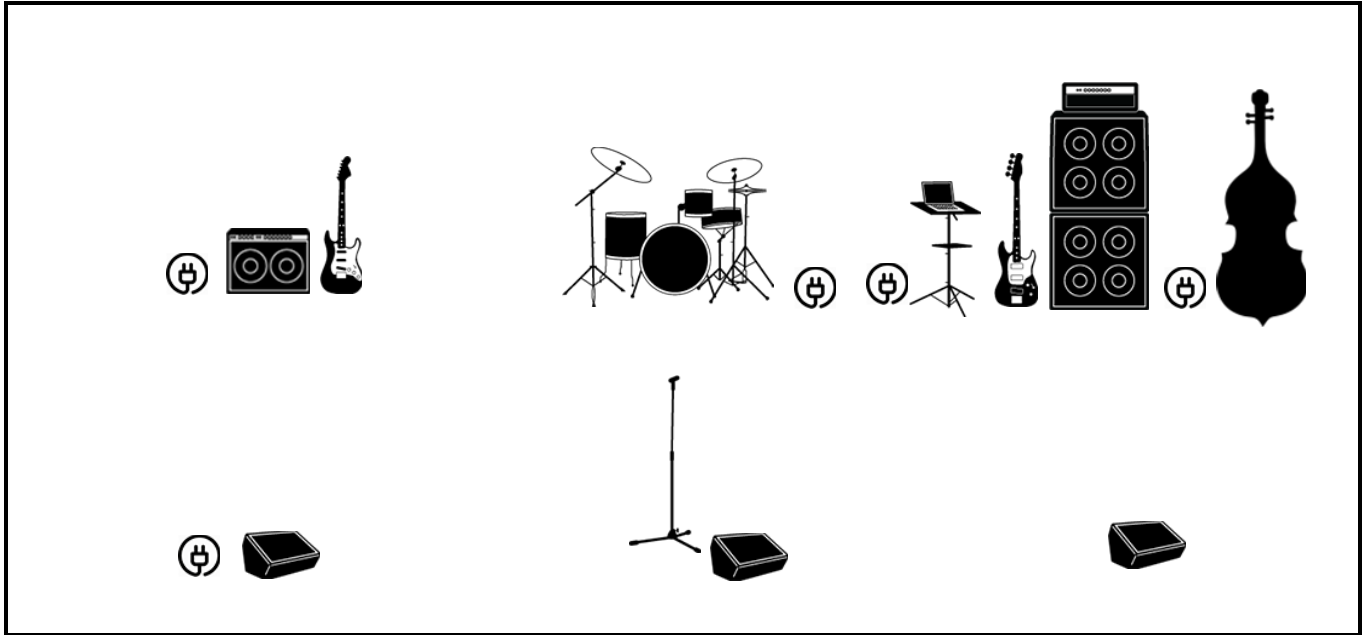

BAND NAME

DICHRO

VENUE

ALL VENUES

DATE / TIME

2024

STAGE

INPUT LIST

Drummer needs an XLR with house mix.
 Singer uses in-ears with the same house mix.
 We split house mix signal between drummer and singer in band provided mixer.